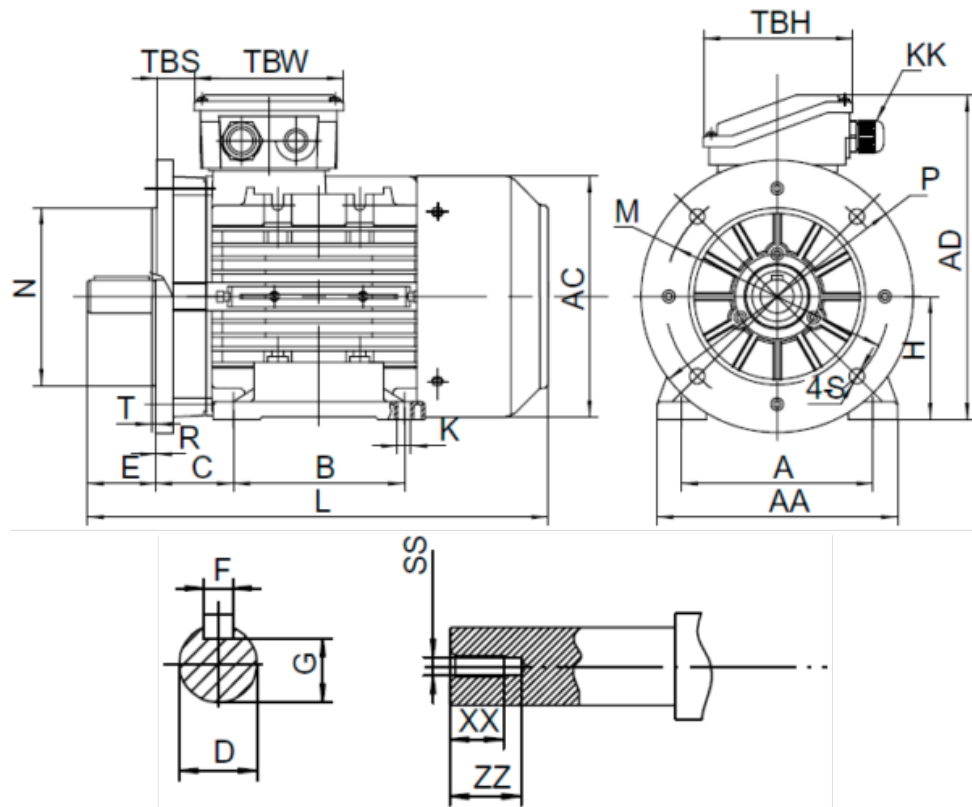

Data Sheet

Article number: 2518011004270140

Description: Kleedrive T3A 132M3-4 11.0kw 1400 rpm UL/CSA
3x400/690V 50 HZ IP55 B35 Eff=91,4%

Measures

A = 216	F = 10	TBW = 118
AA = 260	G = 33	XX = 28
AC = Ø261	H = 132	ZZ = 37
AD = 323	HD = 191	
B = 178	L = 498	
C = 89	SS = M12	
D = Ø38	TBH = 118	
E = 80	TBS = 36.5	